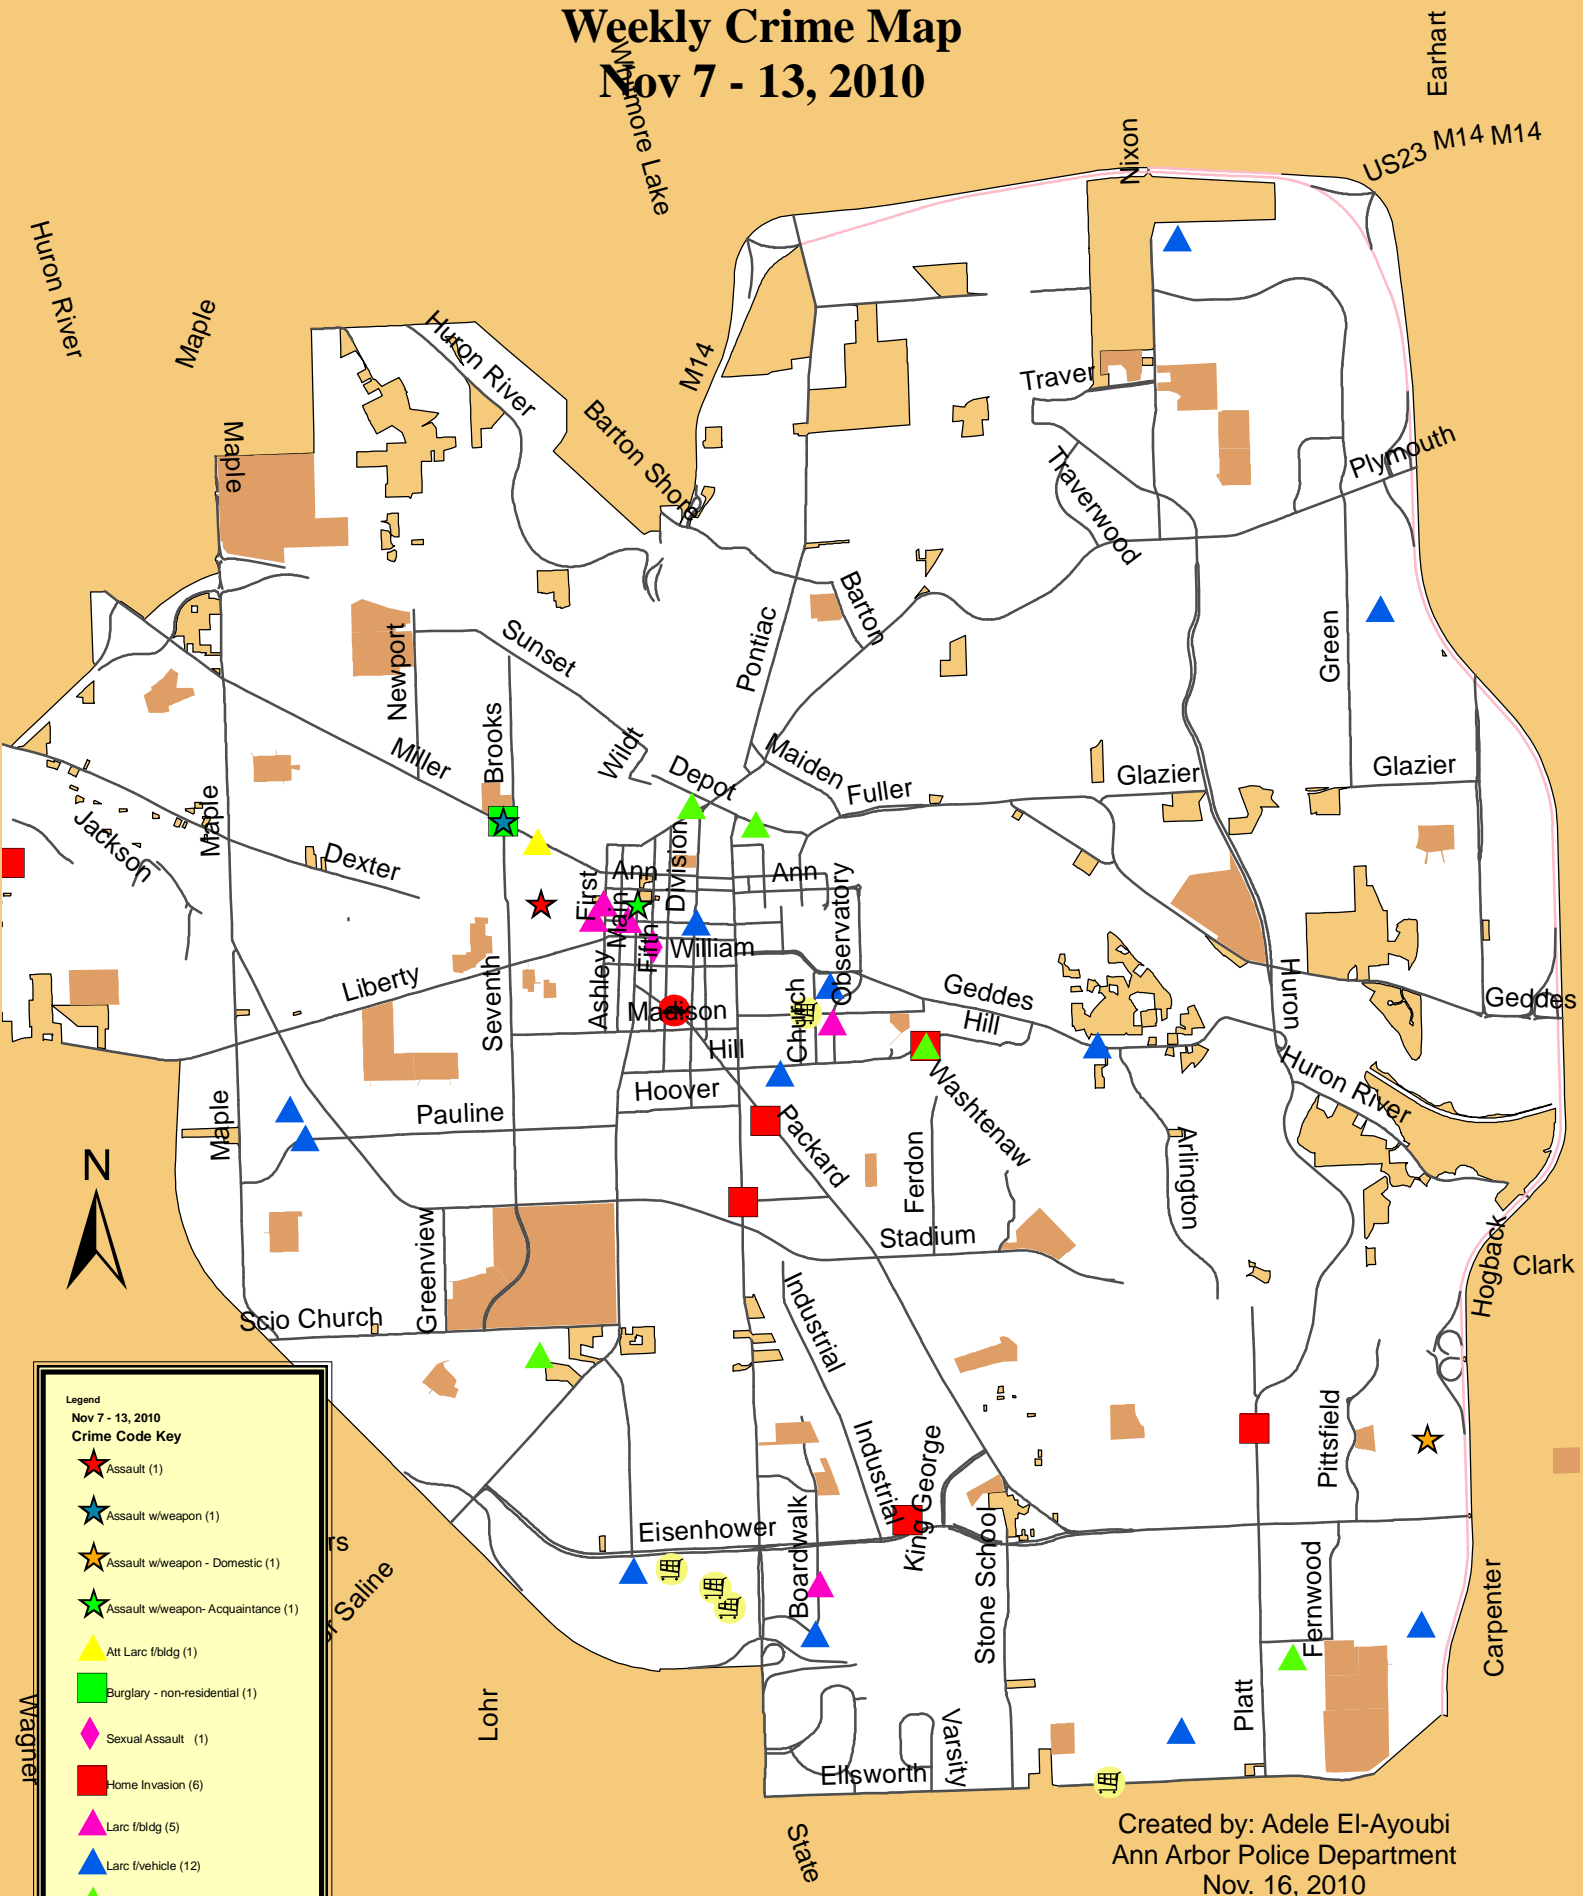

Weekly Crime Map

Nov 7 - 13, 2010

Legend
 Nov 7 - 13, 2010
Crime Code Key

- ★ Assault (1)
- ★ Assault w/weapon (1)
- ★ Assault w/weapon - Domestic (1)
- ★ Assault w/weapon- Acquaintance (1)
- ▲ Att Larc f/bldg (1)
- Burglary - non-residential (1)
- ◆ Sexual Assault (1)
- Home Invasion (6)
- ▲ Larc f/bldg (5)
- ▲ Larc f/vehicle (12)
- ▲ Larceny (6)
- Retail Fraud (11)
- ...

Created by: Adele El-Ayoubi
 Ann Arbor Police Department
 Nov. 16, 2010

Total Calls for Service for the week is : 1360