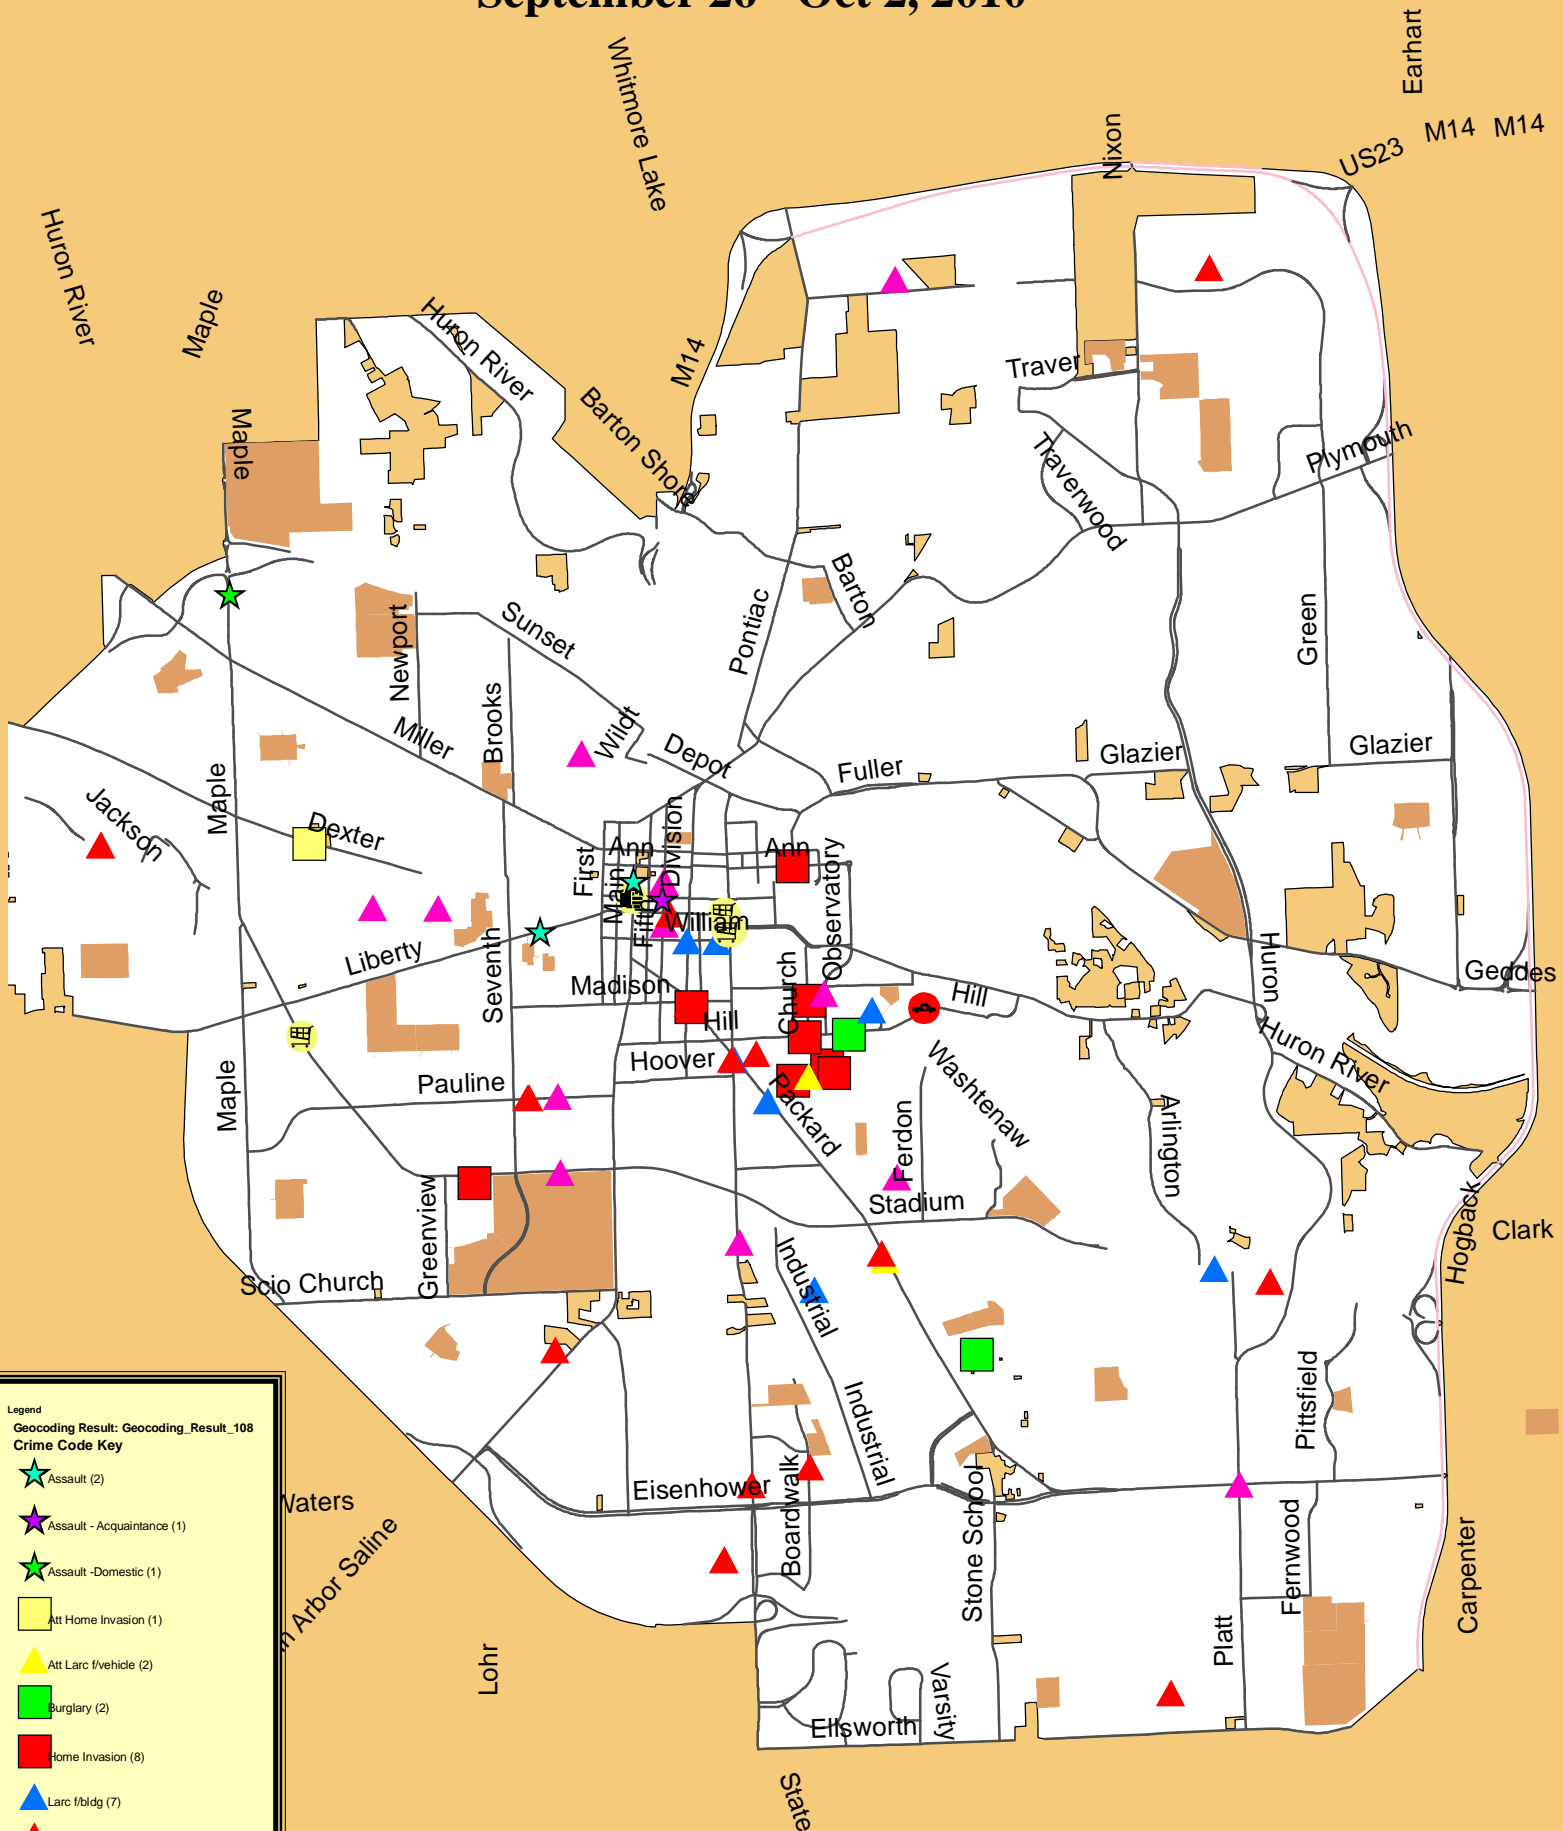

Crime Stat Map

September 26 - Oct 2, 2010

Legend
 Geocoding Result: Geocoding_Result_108
 Crime Code Key

- ★ Assault (2)
- ★ Assault - Acquaintance (1)
- ★ Assault - Domestic (1)
- Att Home Invasion (1)
- Att Larc t/vehicle (2)
- Burglary (2)
- Home Invasion (8)
- ▲ Larc t/bldg (7)
- ▲ Larc t/vehicle (17)
- ▲ Larceny (13)

**Total Calls for Service to the Ann Arbor Police Department
 for the week: 1269**