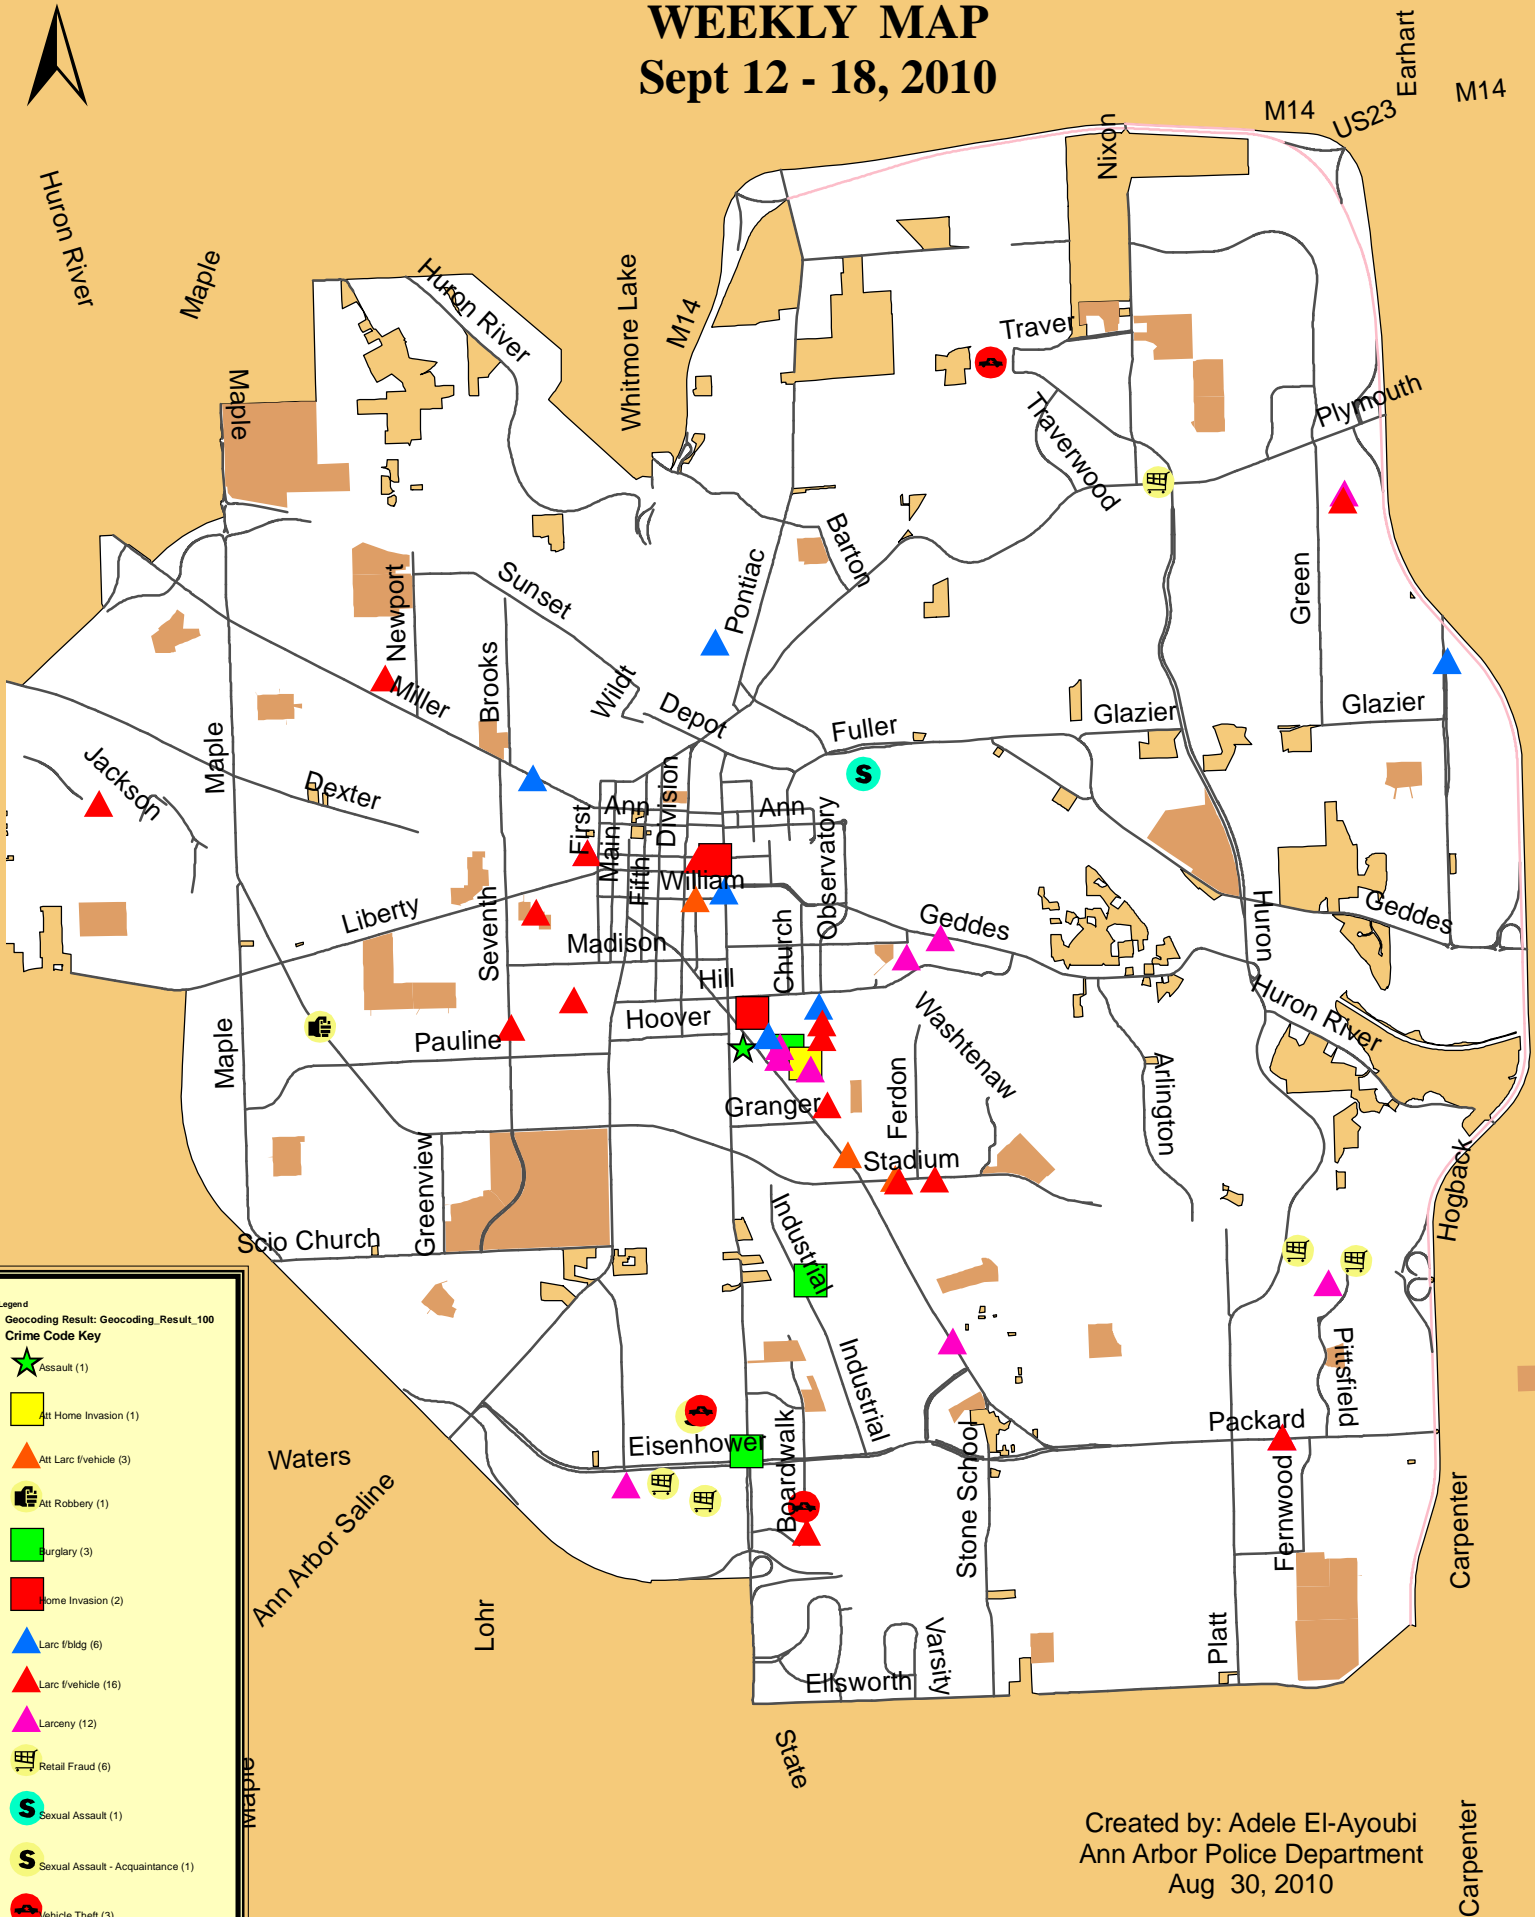

WEEKLY MAP

Sept 12 - 18, 2010

Legend
 Geocoding Result: Geocoding_Result_100
Crime Code Key

- Assault (1)
- Home Invasion (1)
- Att Larc (vehicle) (3)
- Att Robbery (1)
- Burglary (3)
- Home Invasion (2)
- Larc (bldg) (6)
- Larc (vehicle) (16)
- Larceny (12)
- Retail Fraud (6)
- Sexual Assault (1)
- Sexual Assault - Acquaintance (1)
- Vehicle Theft (3)

Major Roads
 Schools

Created by: Adele El-Ayoubi
 Ann Arbor Police Department
 Aug 30, 2010

Total Calls for Service to the Police Department for week: 1457

Carpenter