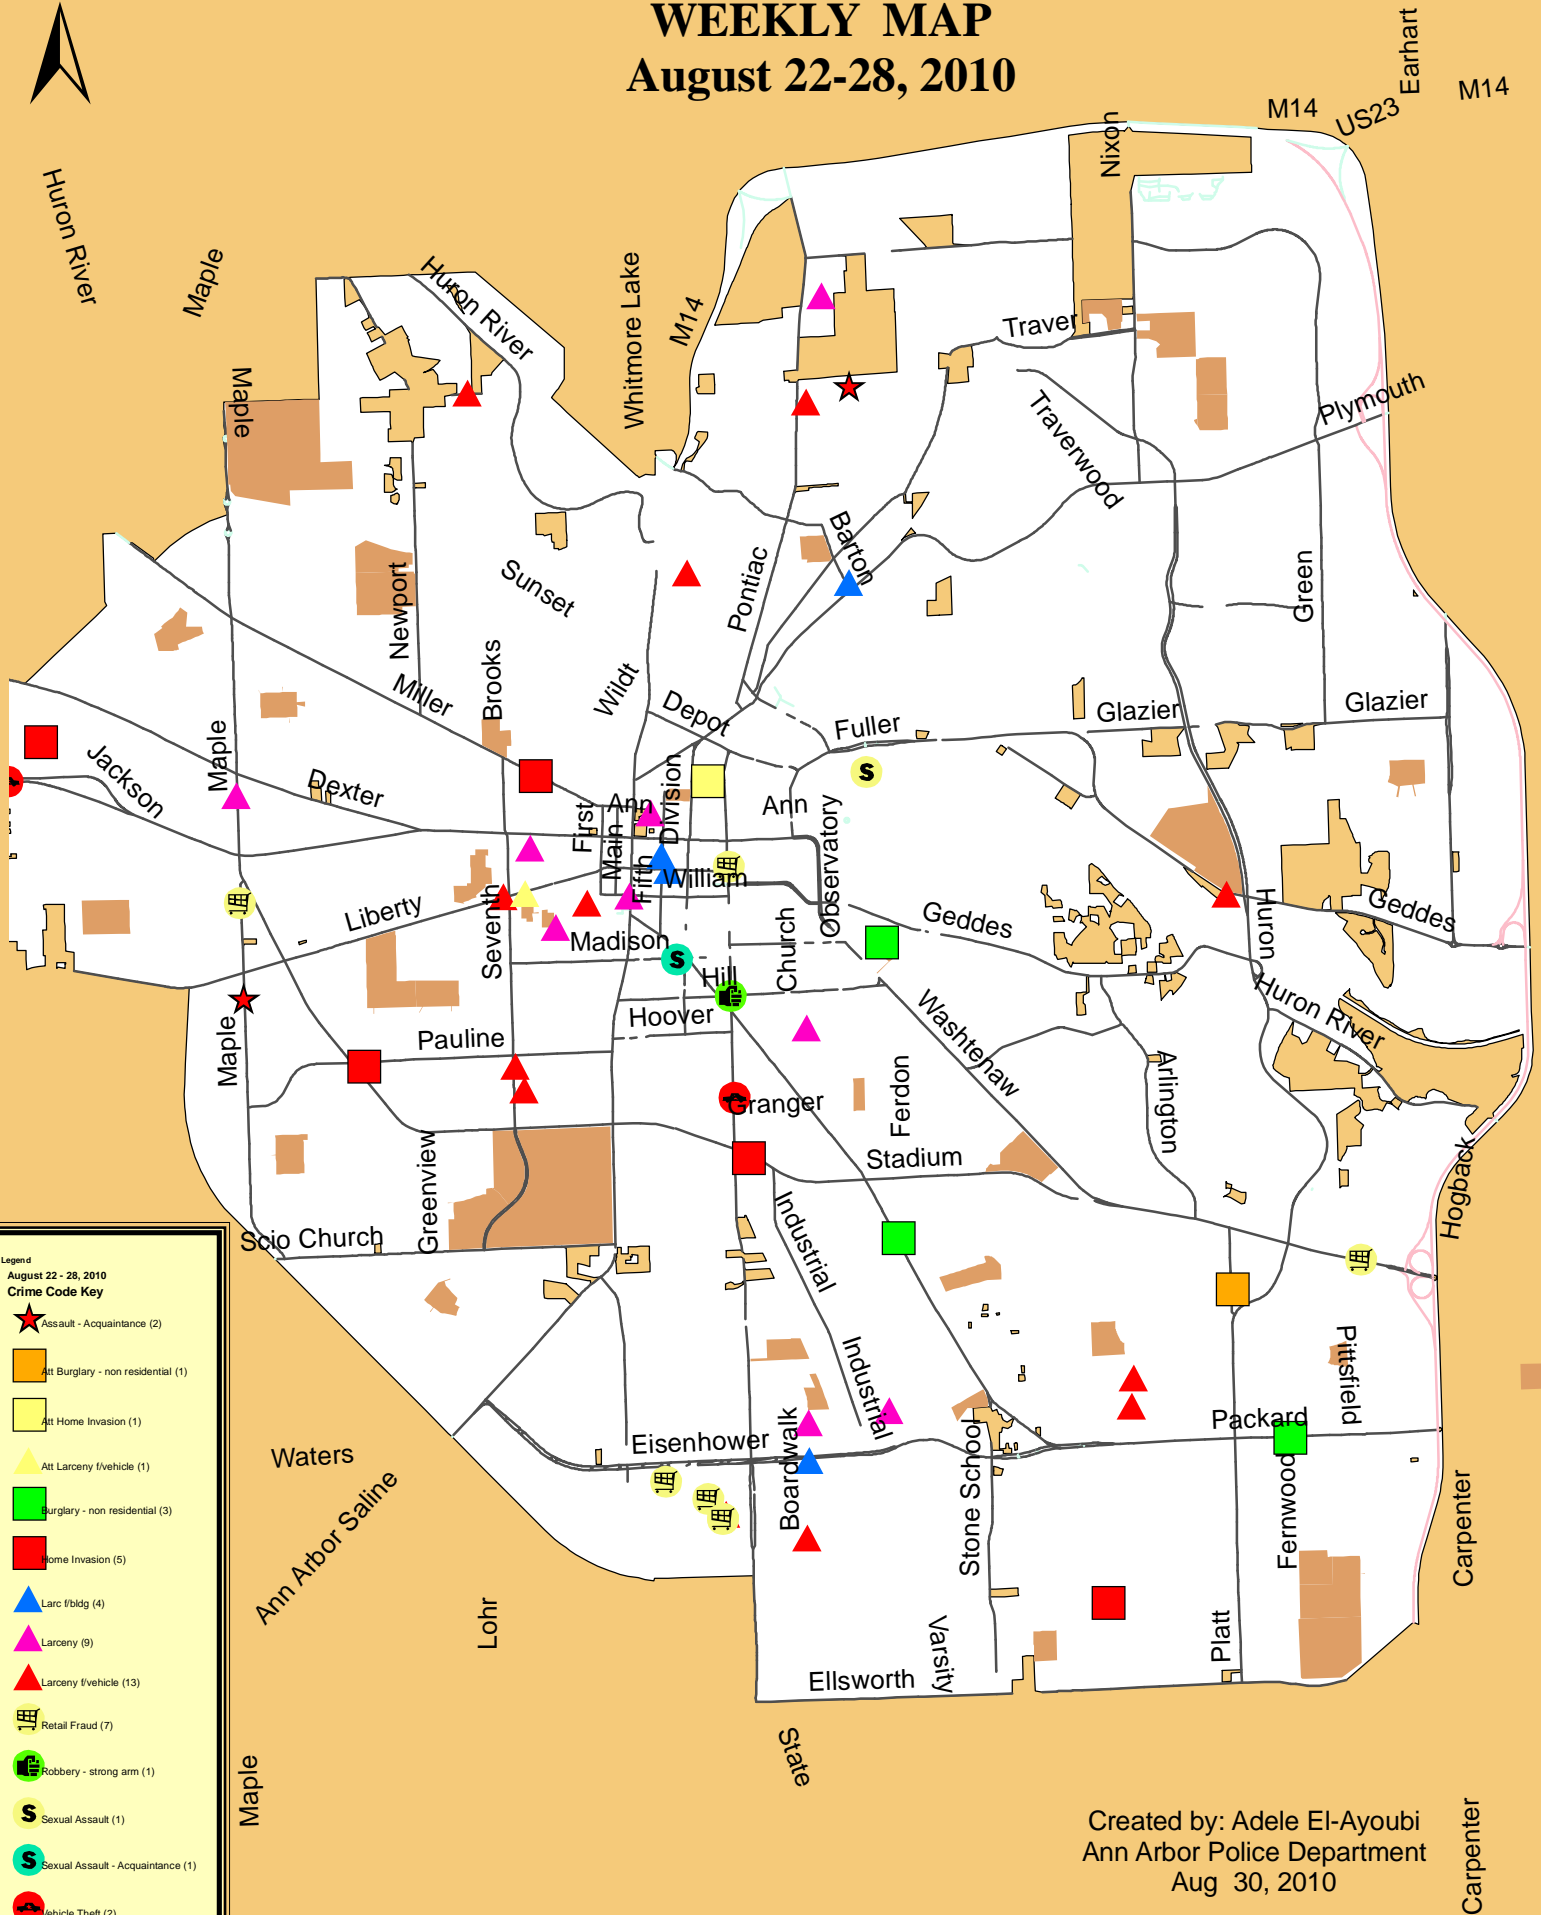

# WEEKLY MAP

## August 22-28, 2010

**Legend**  
 August 22 - 28, 2010  
**Crime Code Key**

- ★ Assault - Acquaintance (2)
- Att Burglary - non residential (1)
- Att Home Invasion (1)
- ▲ Att Larceny /vehicle (1)
- Burglary - non residential (3)
- Home Invasion (5)
- ▲ Larc /bldg (4)
- ▲ Larceny (9)
- ▲ Larceny /vehicle (13)
- Retail Fraud (7)
- Robbery - strong arm (1)
- Sexual Assault (1)
- Sexual Assault - Acquaintance (1)
- Vehicle Theft (2)