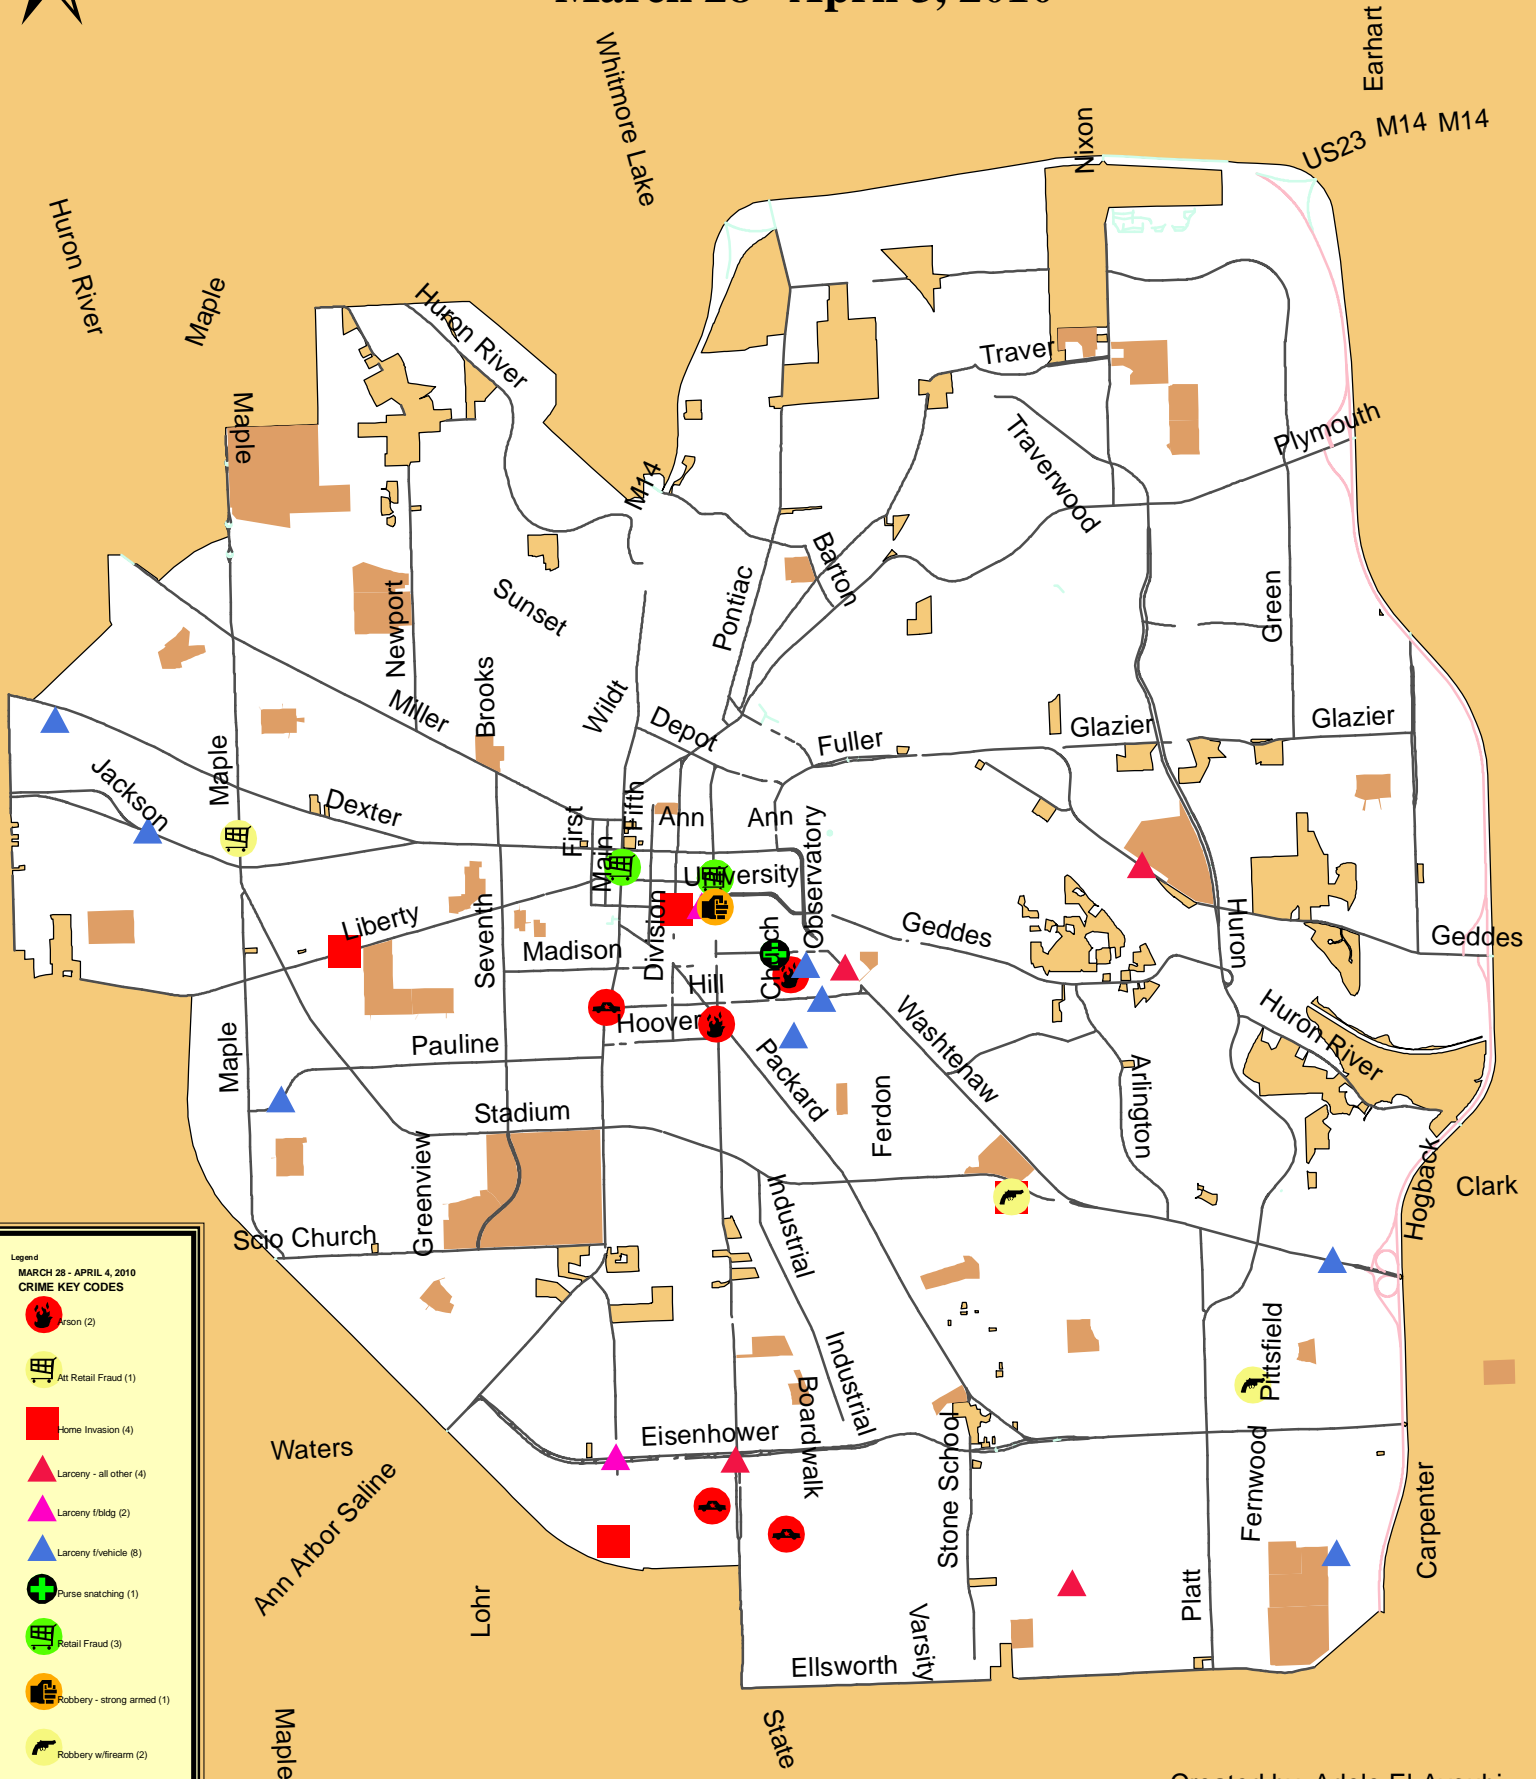

Crime Stats

March 28 - April 3, 2010

Legend
MARCH 28 - APRIL 4, 2010
CRIME KEY CODES

- Person (2)
- At Retail Fraud (1)
- Home Invasion (4)
- Larceny - all other (4)
- Larceny (bldg) (2)
- Larceny (vehicle) (8)
- Purse snatching (1)
- Retail Fraud (3)
- Robbery - strong armed (1)
- Robbery w/firearm (2)
- Vehicle Theft (3)
- Major Roads
- Schools