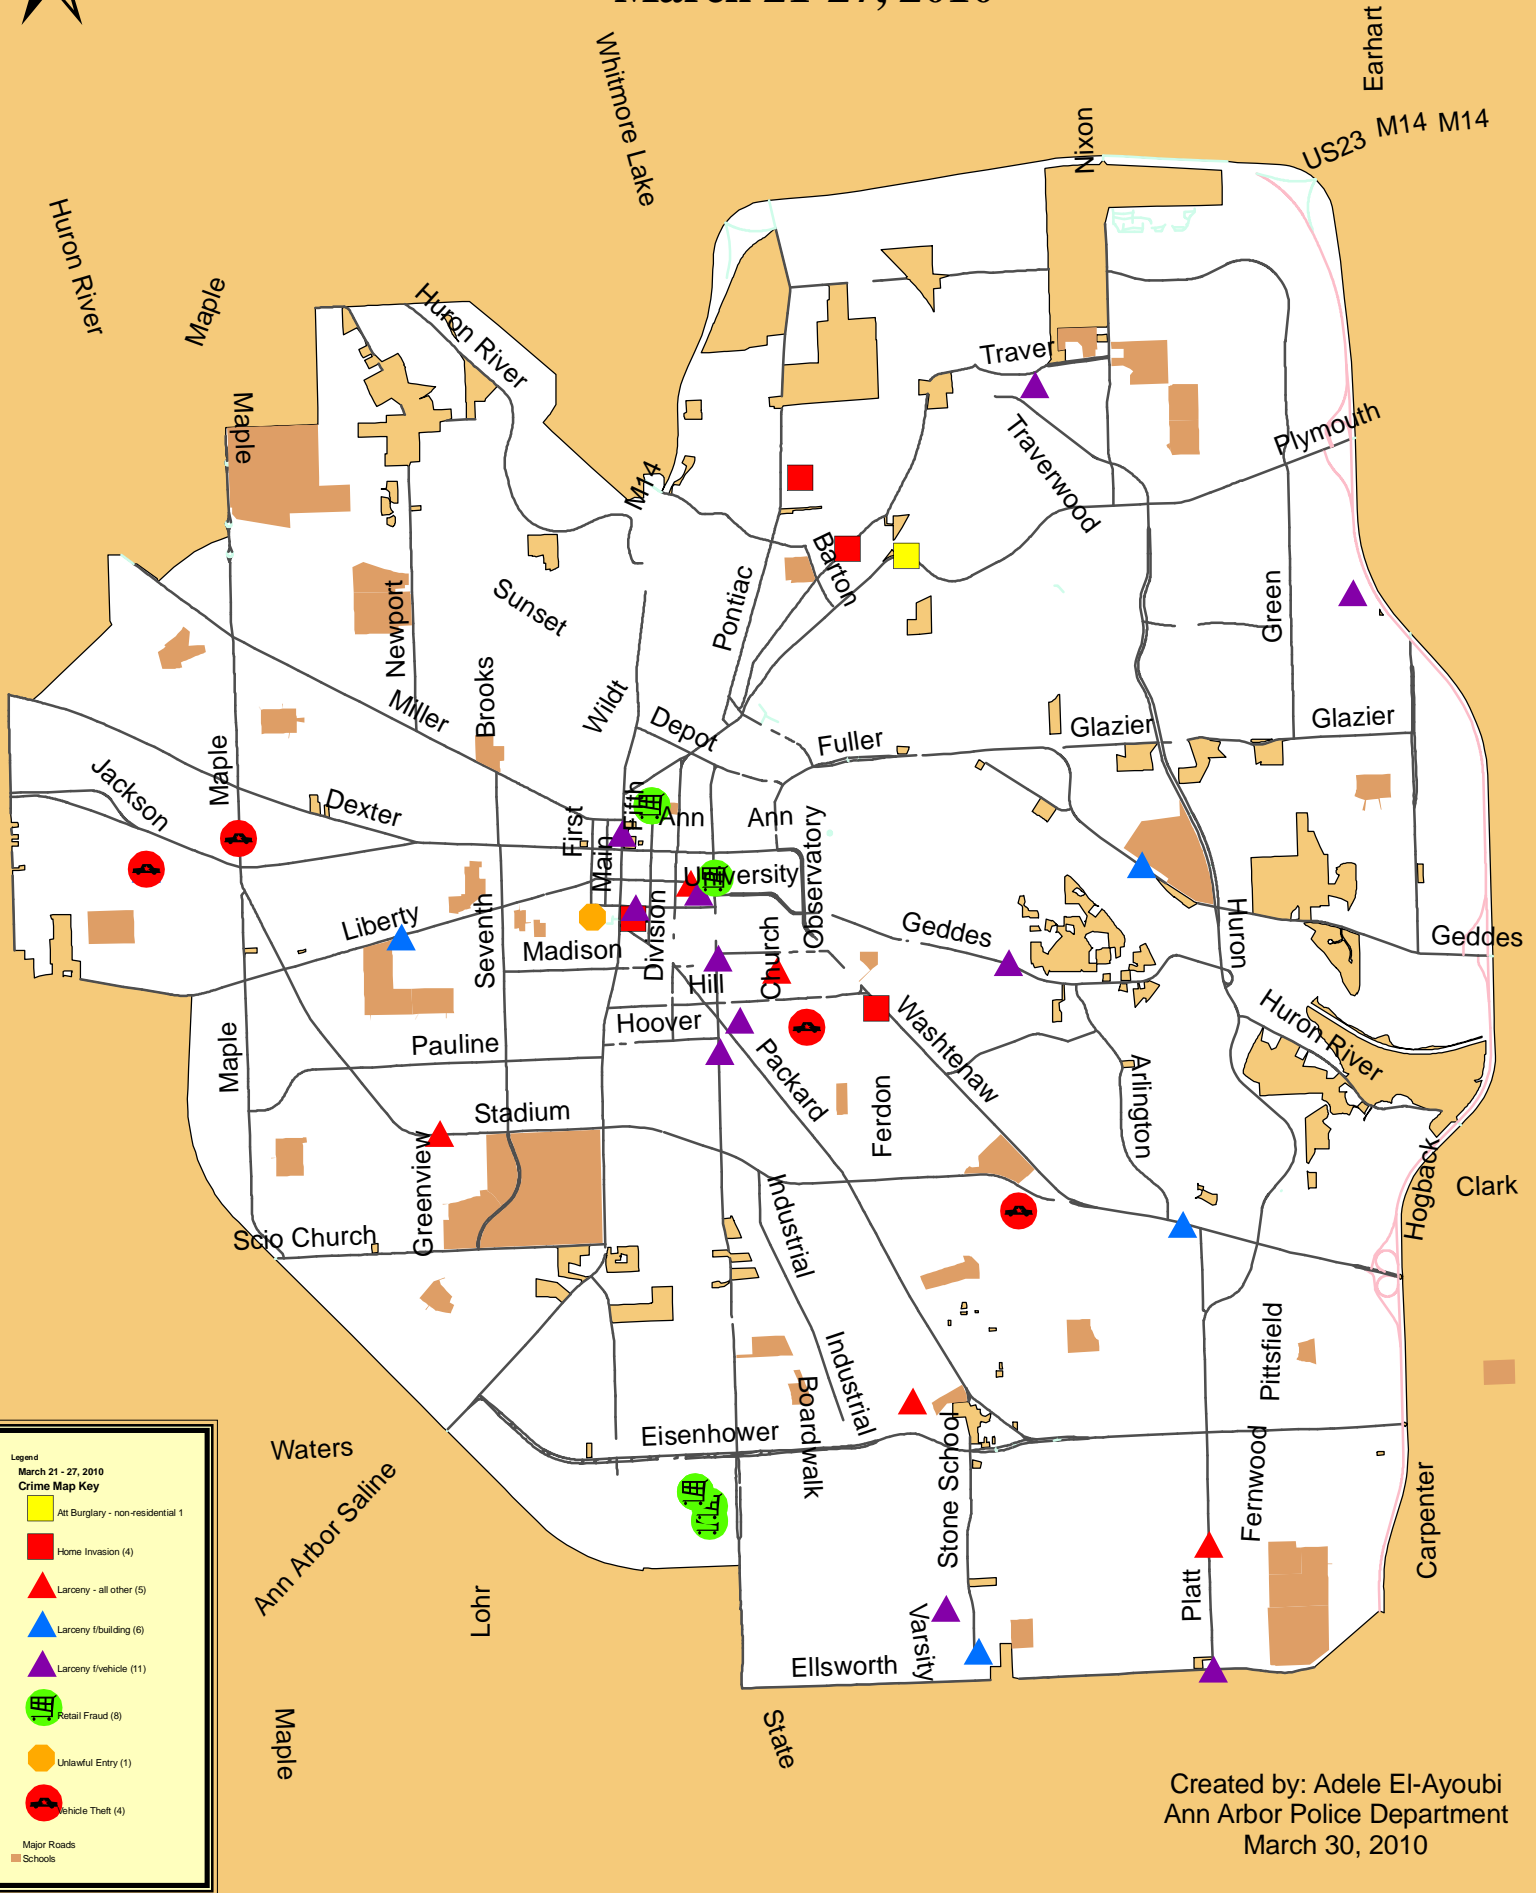

Crime Stats March 21-27, 2010

Created by: Adele El-Ayoubi
Ann Arbor Police Department
March 30, 2010