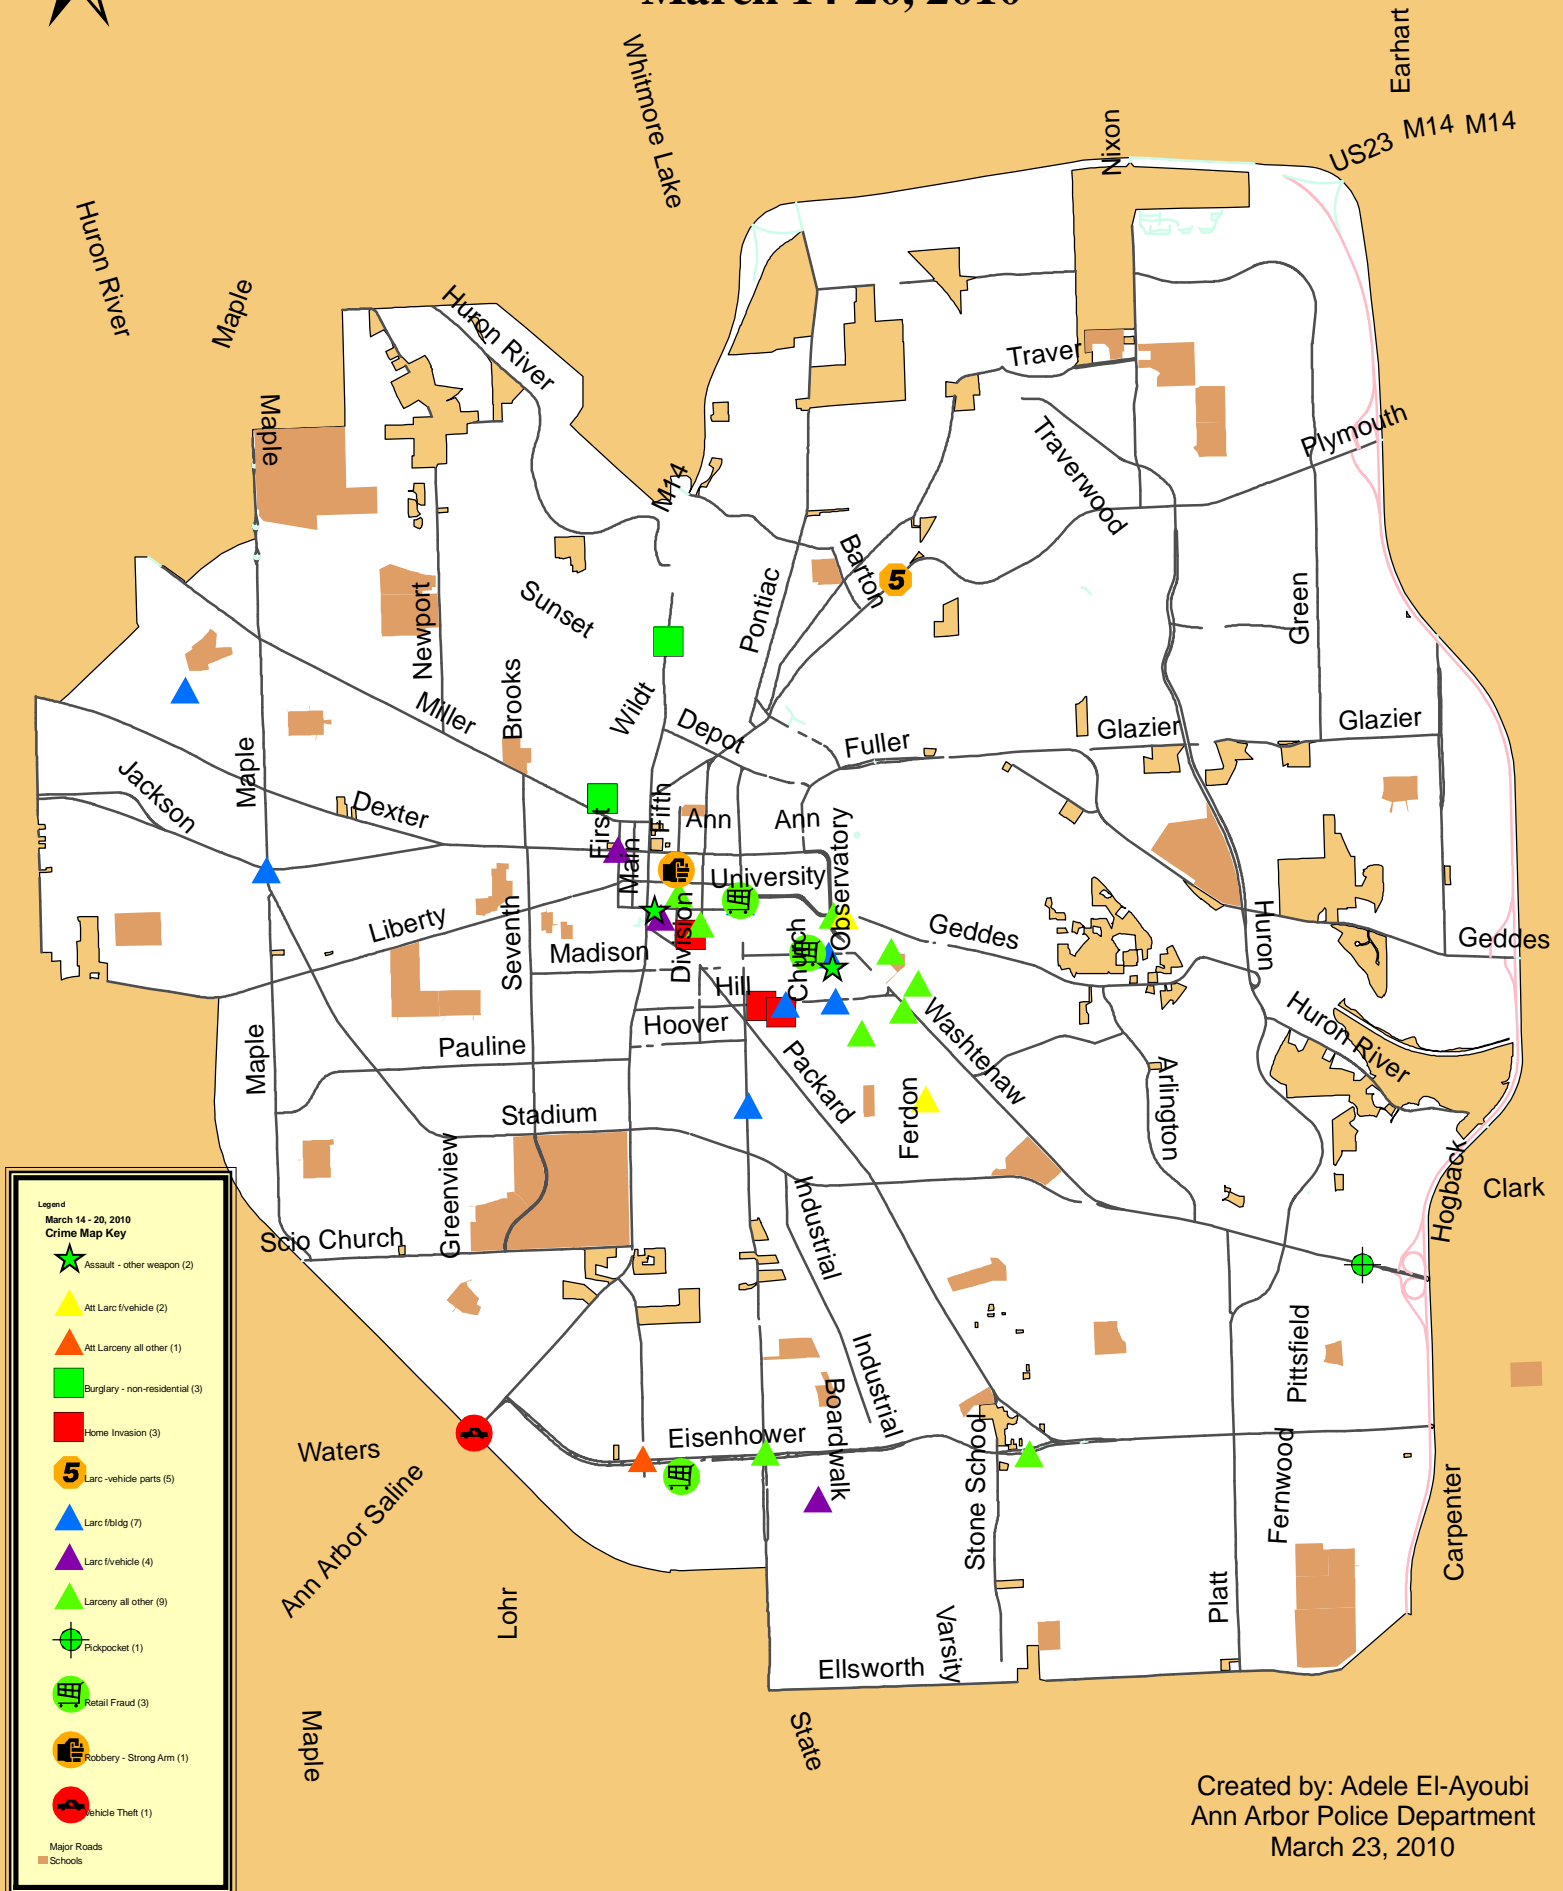

# Crime Stats

## March 14-20, 2010

Created by: Adele El-Ayoubi  
 Ann Arbor Police Department  
 March 23, 2010