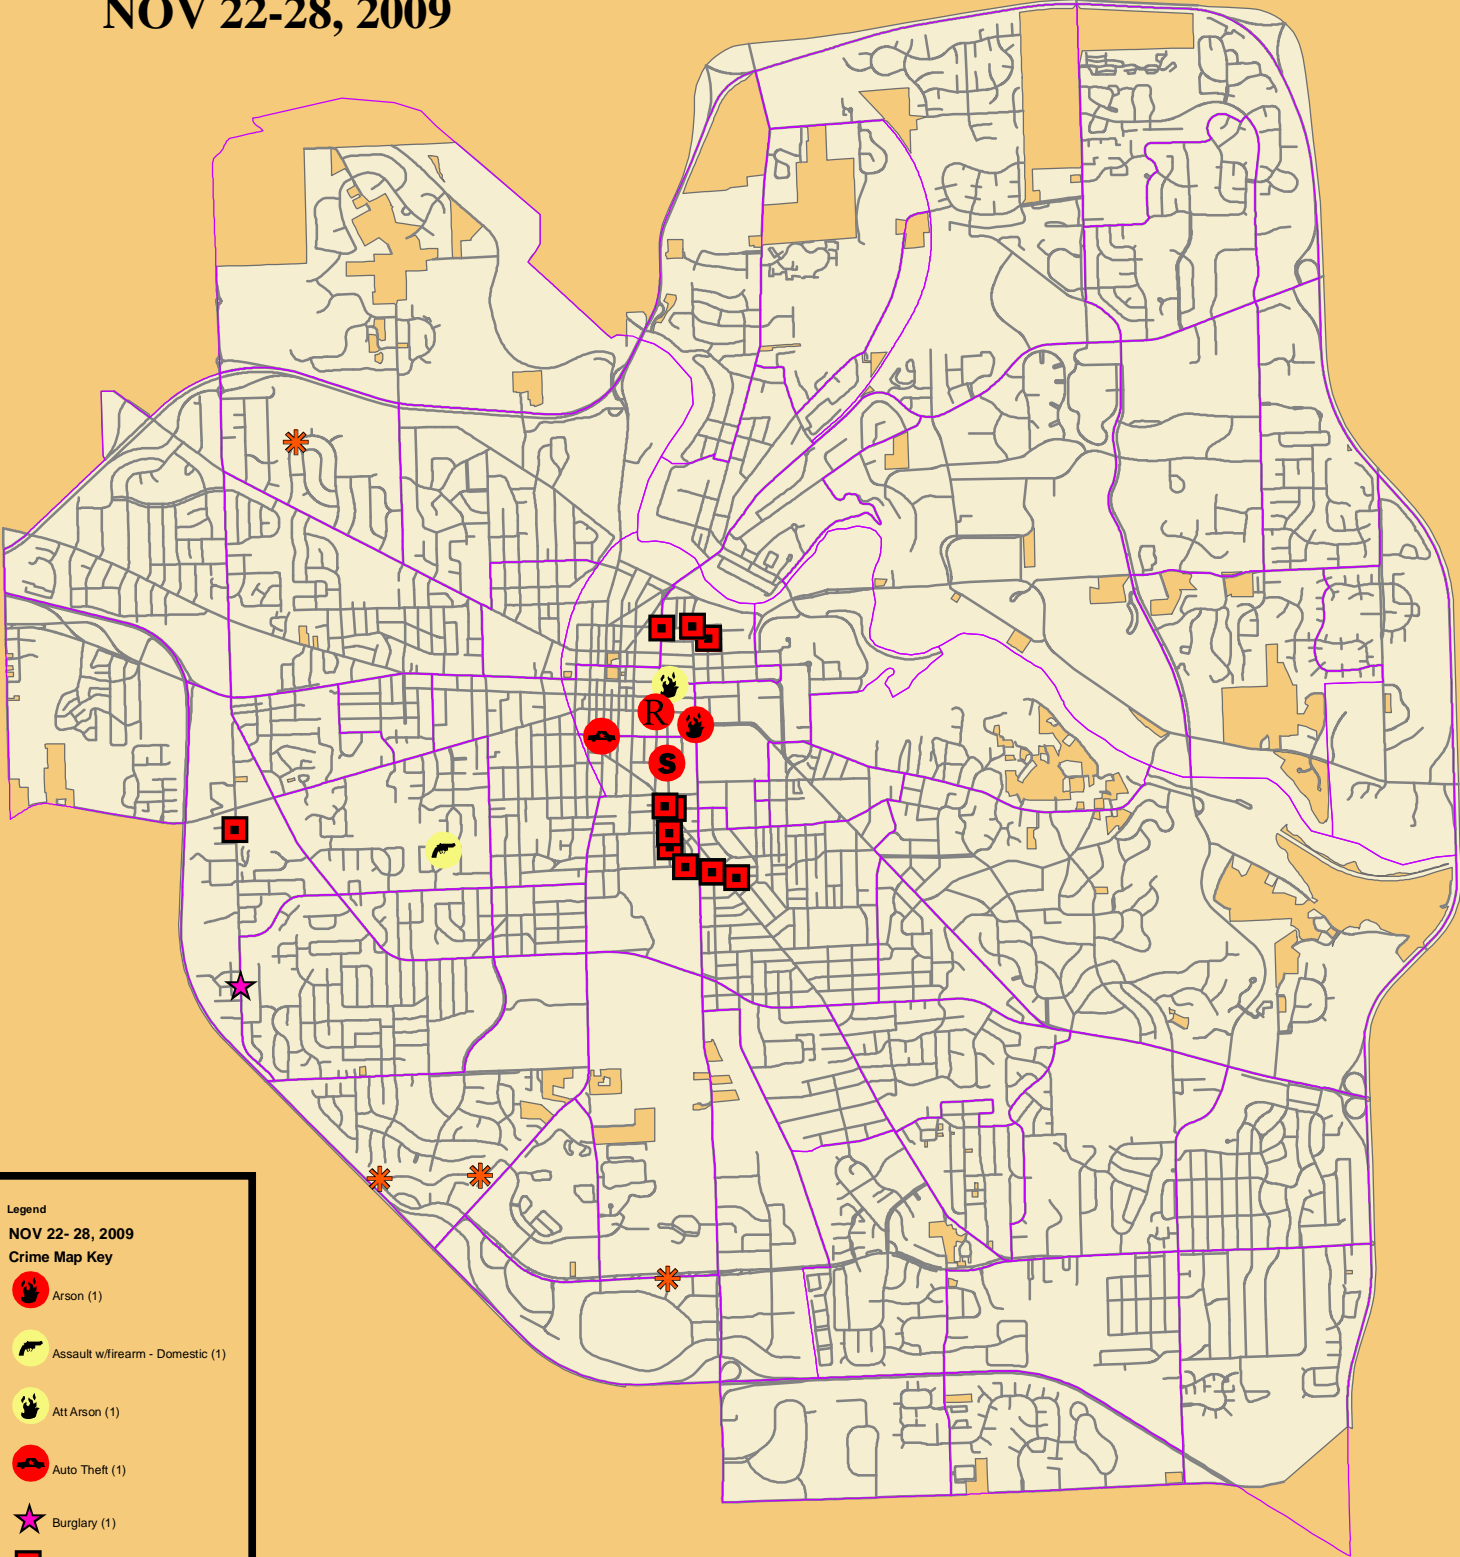

Crime Map For Time Period NOV 22-28, 2009

Legend
NOV 22- 28, 2009
Crime Map Key

- Arson (1)
- Assault w/firearm - Domestic (1)
- Att Arson (1)
- Auto Theft (1)
- Burglary (1)
- Home Invasion (14)
- Larc f/vehicle
- Robbery w/ other weapon (1)
- Sexual Assault - Acquaintance (1)